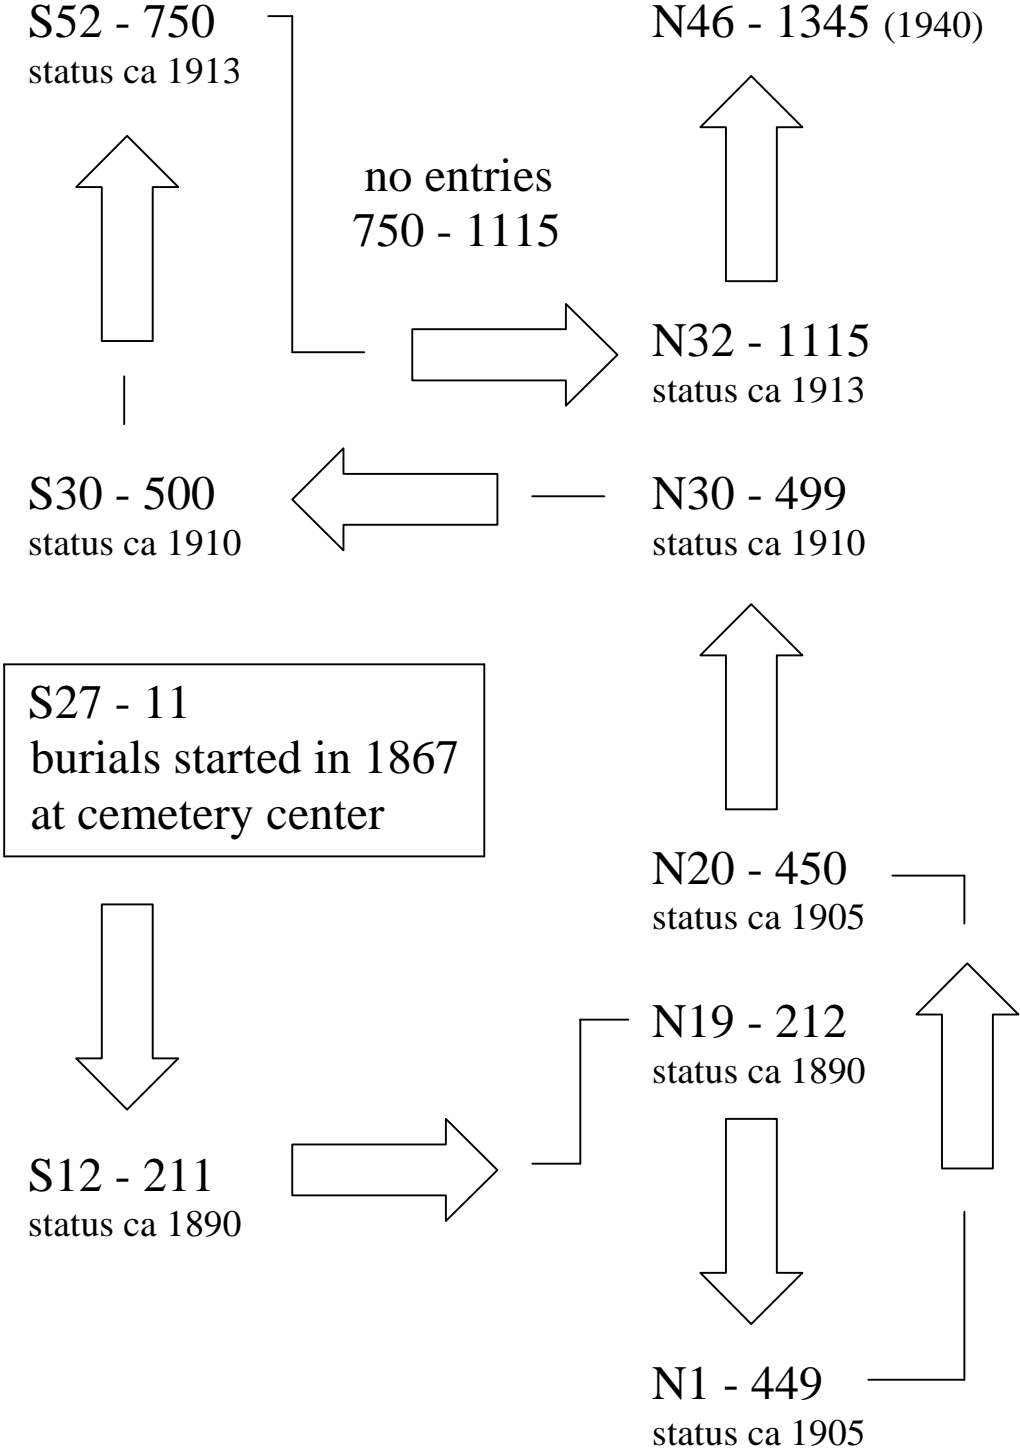

JEWISH CEMETERY AUGSBURG CHRONOLOGICAL STRUCTURE 1867-1940

researched by Rolf Hofmann (harburgproject@aol.com)

S+N describe grave rows of Yehuda Schenef's new gravelist
2-4 digit numbers describe grave numbers of original (historic) gravelist

CEMETERY ENTRANCE AT HAUNSTETTER STRASSE